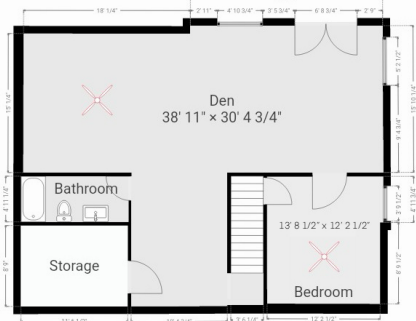

56 Bradford Farm Rd
Mills River, NC 28759
Approximately 4353 HLA SQFT

Lower Floor
Approximately
1148 HLA SQFT
Storage
101 NHLA SQFT

Main Floor
Approximately
1535 HLA SQFT
Garage
512 NHLA SQFT

Upper Floor
Approximately
1670 HLA SQFT