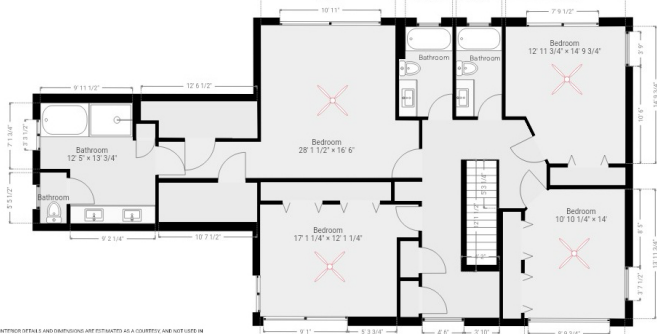

56 Bradford Farm Rd
Mills River, NC 28759
Approximately 4353 HLA SQFT

Lower Floor
Approximately
1148 HLA SQFT
Storage
101 NHLA SQFT

Main Floor
Approximately
1535 HLA SQFT
Garage
512 NHLA SQFT

Upper Floor
Approximately
1670 HLA SQFT