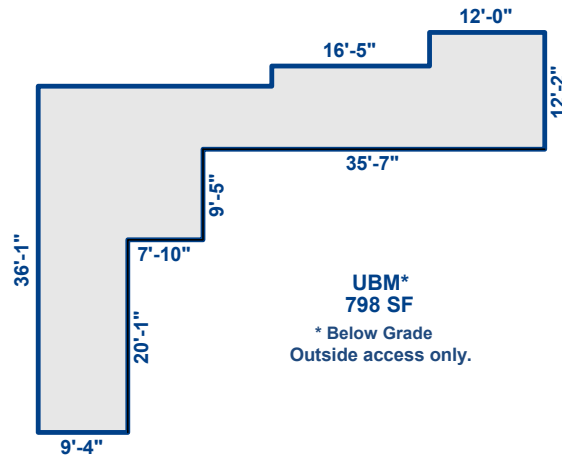

60 HOLLY RIDGE RD., PISGAH FOREST, NC 28768

FINISHED HEATED LIVING AREA (FHLA)

MAIN LEVEL = 2017 SF

Laundry (92 sf) is finished but has no heat.
It is not included in the FHLA total.

Prepared by Diane L. Jetton, HMS (828)553-0171; dlj@pobox.com

37'-0"