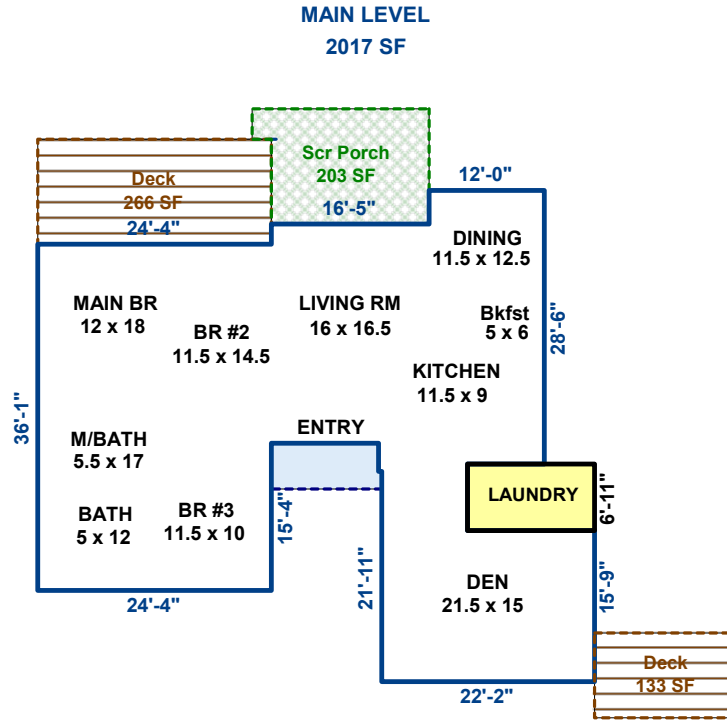

60 HOLLY RIDGE RD., PISGAH FOREST, NC 28768

FINISHED HEATED LIVING AREA (FHLA)

MAIN LEVEL = 2017 SF

Laundry (92 sf) is finished but has no heat.
It is not included in the FHLA total.

Prepared by Diane L. Jetton, HMS (828)553-0171; dlj@pobox.com

37'-0"