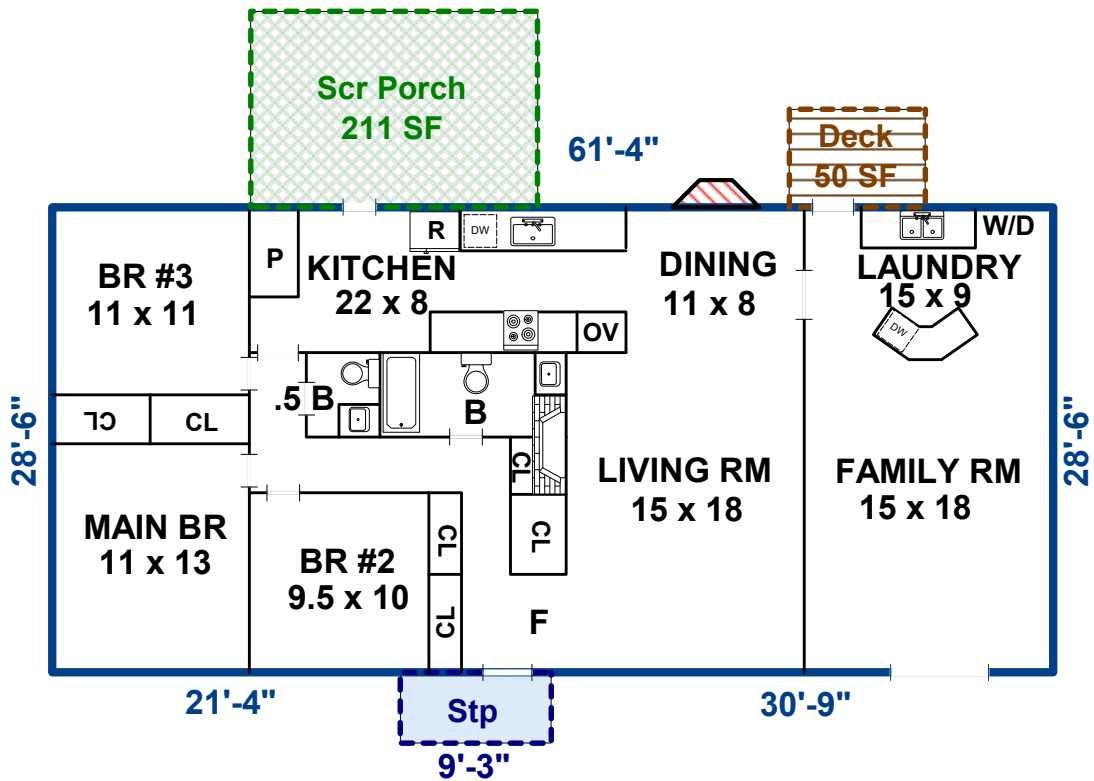

FINISHED HEATED LIVING AREA

1748 SF

Interior sketches are for illustration purposes only.

Prepared by Diane L. Jetton, HMS (828)553-0171; dlj@pobox.com