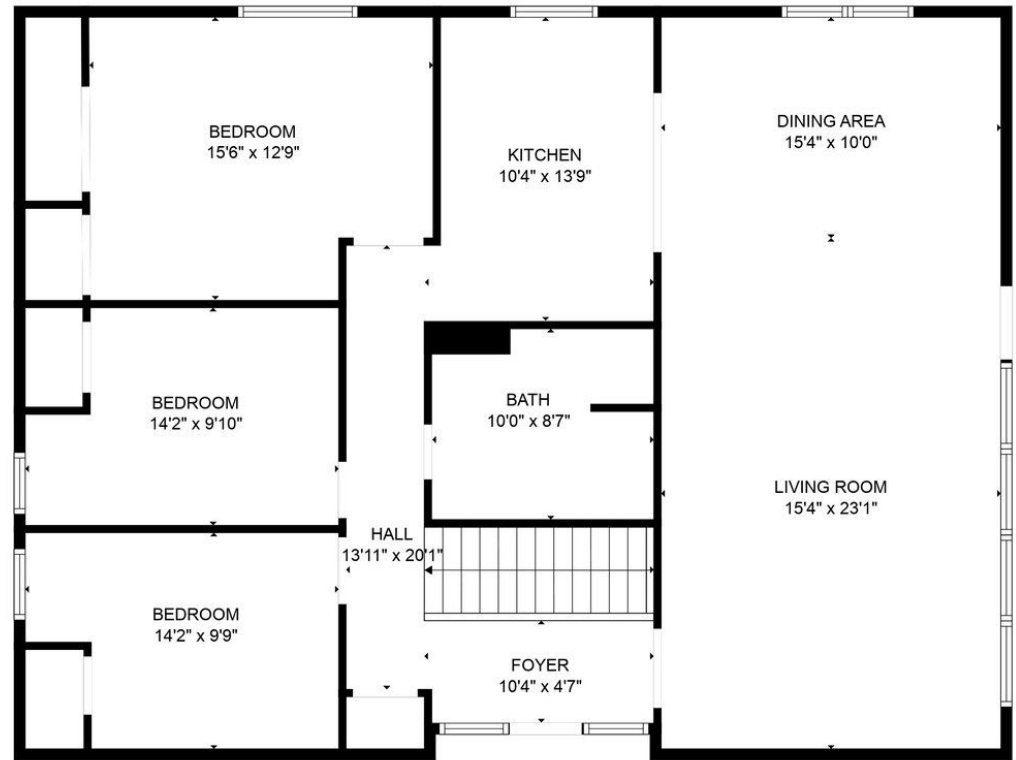

FLOOR 1

FLOOR 2

**TOTAL: 2220 sq. ft**  
 FLOOR 1: 772 sq. ft, FLOOR 2: 1448 sq. ft  
 EXCLUDED AREAS: GARAGE: 472 sq. ft