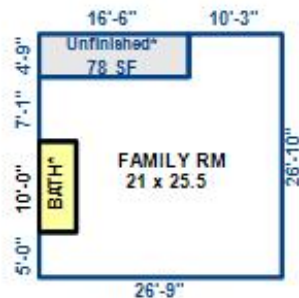

FINISHED HEATED LIVING AREA (FHLA)

MAIN LEVEL = 1690 SF

OTHER HEATED AREAS

FINISHED BSMT* = 599 SF

MAIN LEVEL
1690 SF

FINISHED BSMT*
599 SF

Outside access only.

* Below Grade

 Bath* (41 sf) is finished but has no heat. It does not meet the 7' ceiling height requirement. It is not included in the finished basement total.