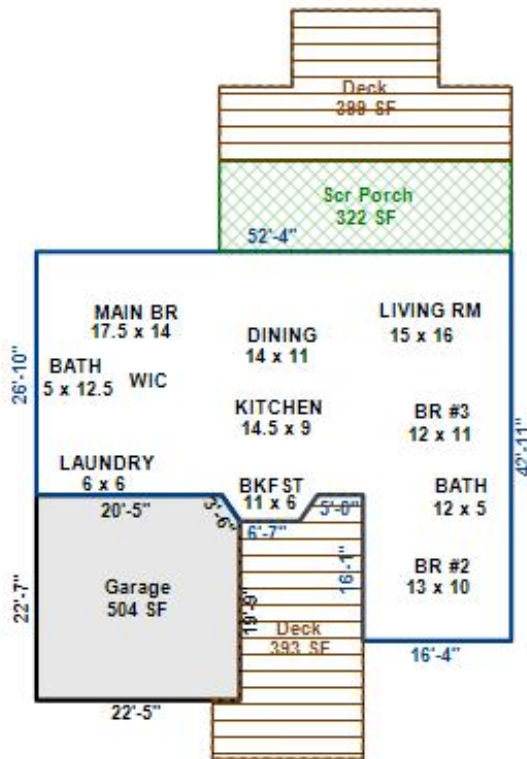

FINISHED HEATED LIVING AREA (FHLA)

MAIN LEVEL = 1690 SF

OTHER HEATED AREAS

FINISHED BSMT* = 599 SF

MAIN LEVEL
1690 SF

FINISHED BSMT*
599 SF

Outside access only.

* Below Grade

 Bath* (41 sf) is finished but has no heat. It does not meet the 7' ceiling height requirement. It is not included in the finished basement total.