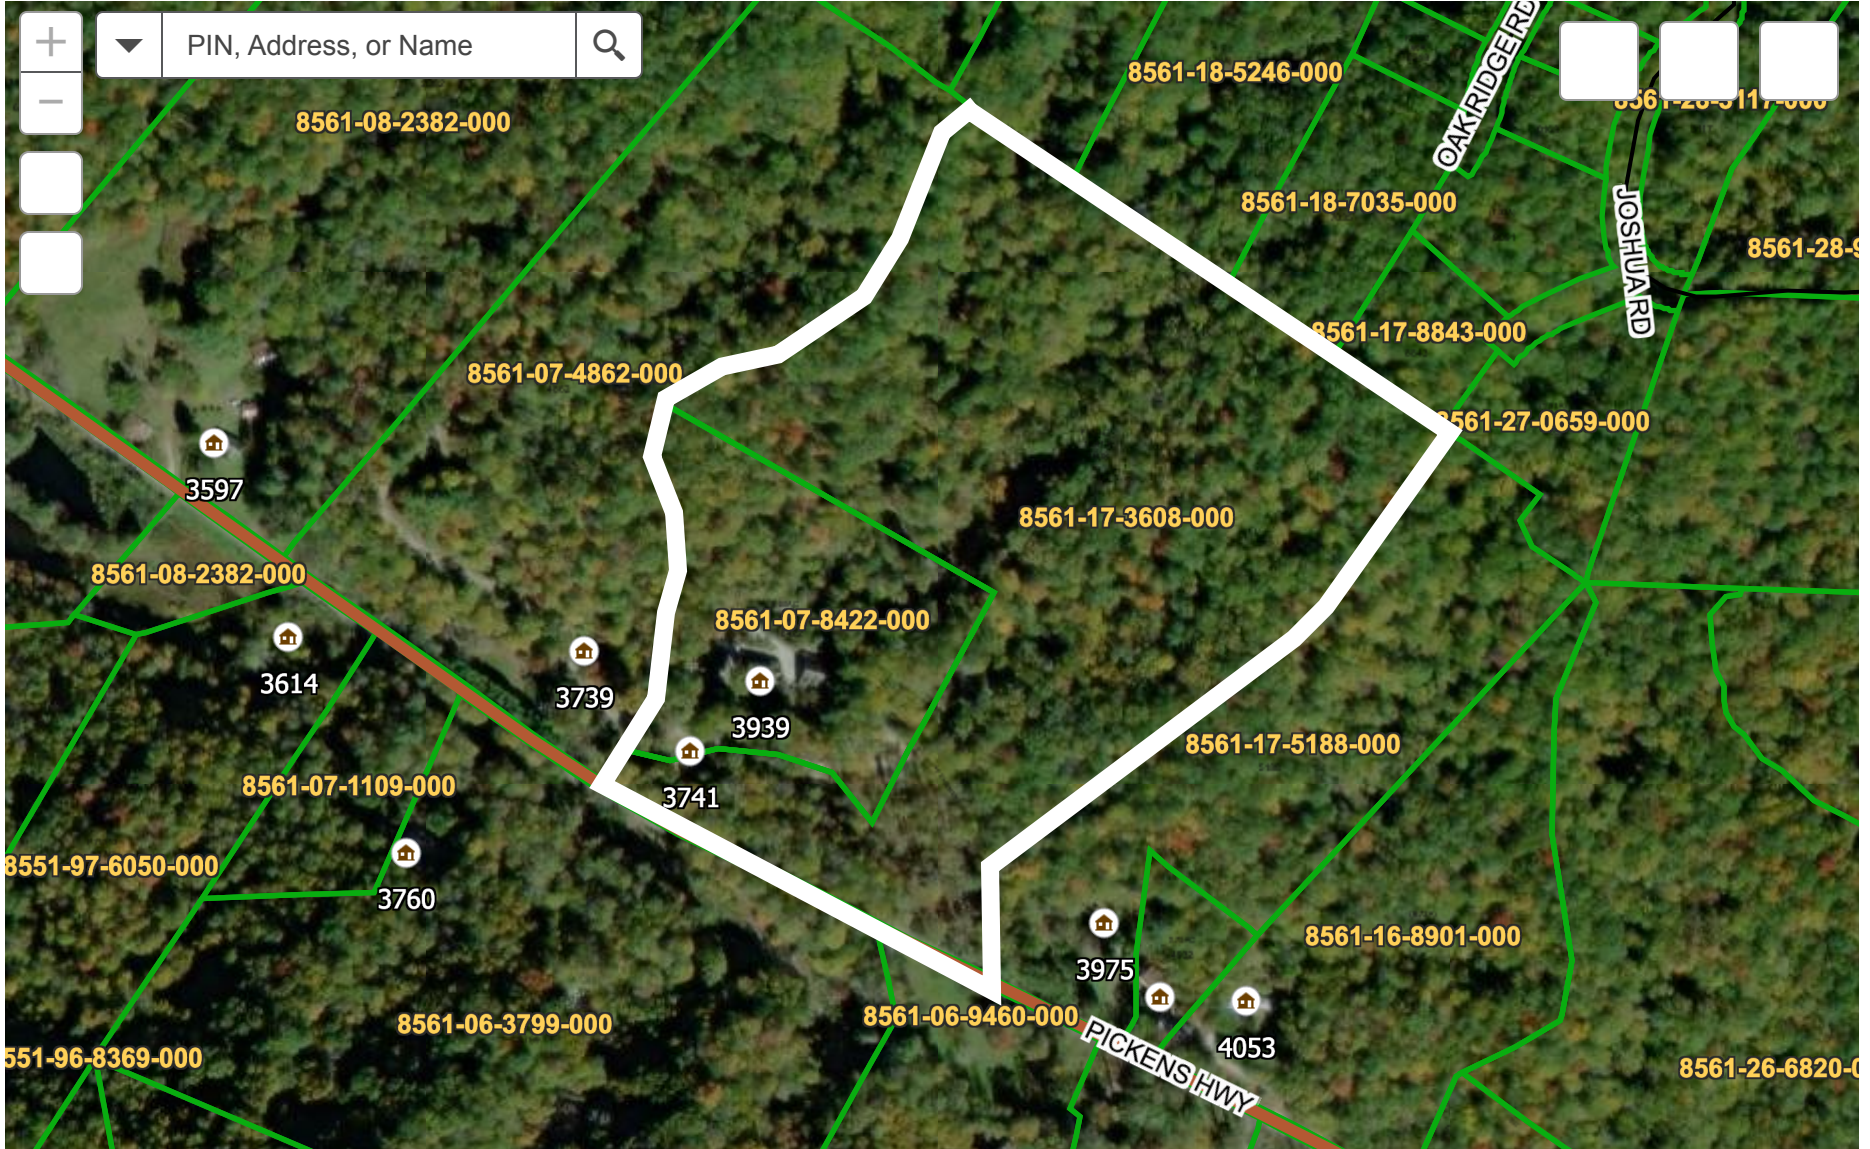

Transylvania County Hub Site

Tax Administration Portal

300ft
-82.803 35.114 Degrees

All rights reserved