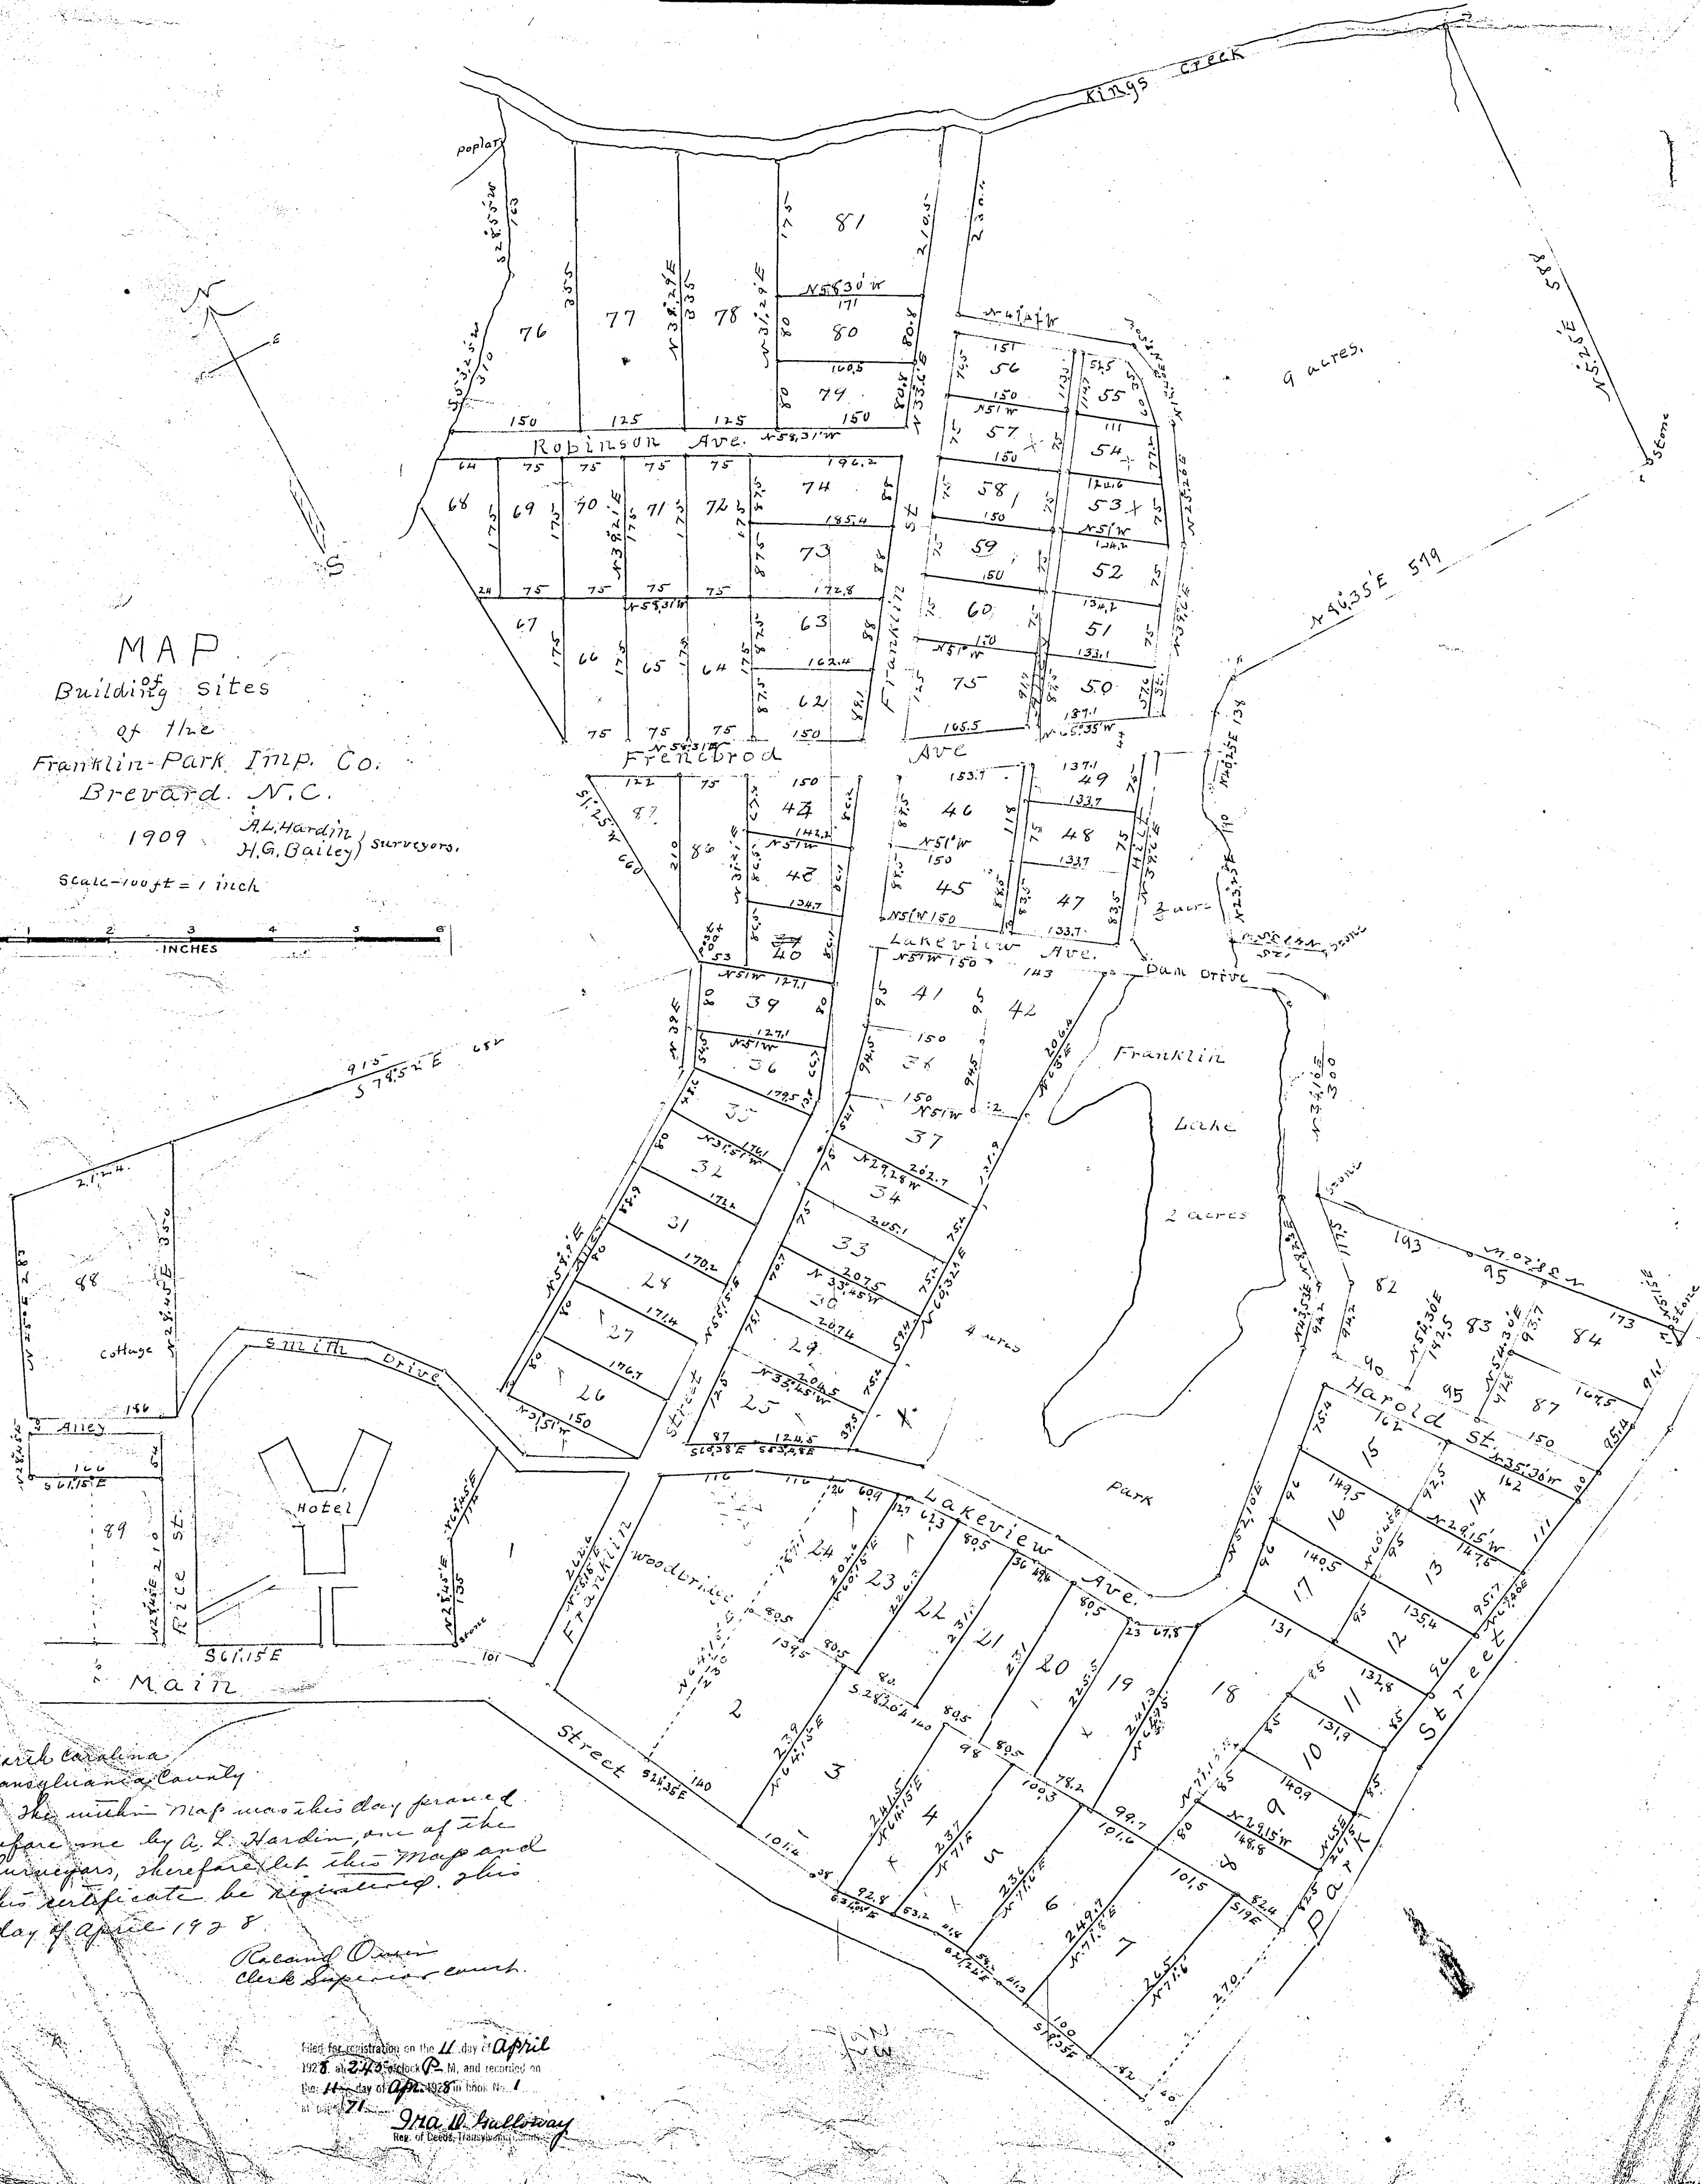

MAP
Building sites
of the
Franklin-Park Imp. Co.
Brevard, N.C.

1909 J.L. Hardin
H.G. Bailey) Surveyors.

Scale - 100 ft = 1 inch

North Carolina
Transylvania County
This within map was this day presented
before me by J.L. Hardin, one of the
Surveyors, therefore let this map and
this certificate be signed. This
11 day of April 1908

Richard Owen
Clerk Superior Court.

Filed for registration on the 11 day of April
1908 at 2:45 o'clock P.M. and recorded on
the 11 day of April 1908 in book No. 1
at page 71.
J.M. Hallway
Reg. of Deeds, Transylvania County