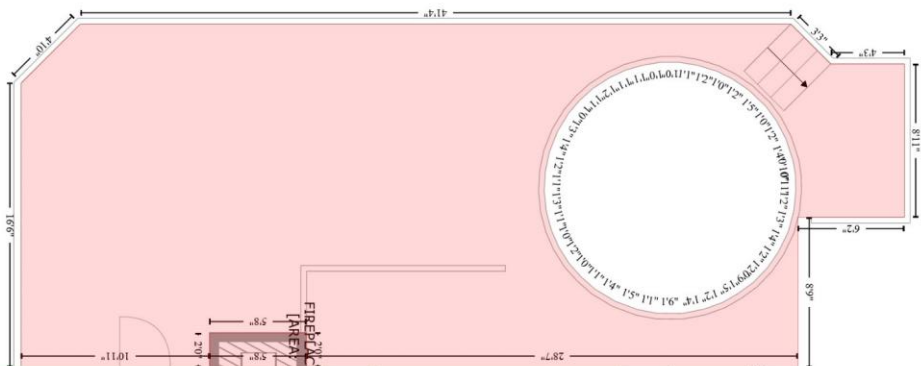

ESTIMATED AREAS
 GLA FLOOR 1 : 1911 sq. ft EXCLUDED AREAS 1600 sq. ft
 Total GLA 1911 sq. ft, total area 3511 sq. ft

FLOOR PLAN CREATED BY CUBICASA APP. MEASUREMENTS DEEMED HIGHLY RELIABLE BUT NOT GUARANTEED.

DECK (4)
[AREA: 774]

FLOOR 1
[AREA: 1911]

PORCH (3)
[AREA: 152]

SCREENED PORCH (2)
[AREA: 186]

GARAGE (1)
[AREA: 478]