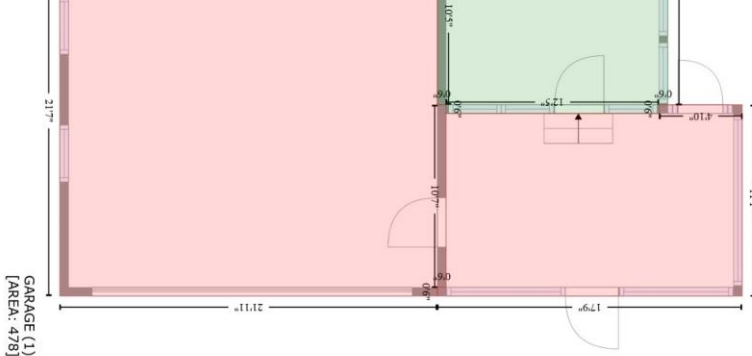

ESTIMATED AREAS
 GLA FLOOR 1 : 1911 sq. ft EXCLUDED AREAS 1600 sq. ft
 Total GLA 1911 sq. ft, total area 3511 sq. ft

FLOOR PLAN CREATED BY CUBICASA APP. MEASUREMENTS DEEMED HIGHLY RELIABLE BUT NOT GUARANTEED.

DECK (4)
[AREA: 774]

FLOOR 1
[AREA: 1911]

PORCH (3)
[AREA: 152]

SCREENED PORCH (2)
[AREA: 186]

GARAGE (1)
[AREA: 478]