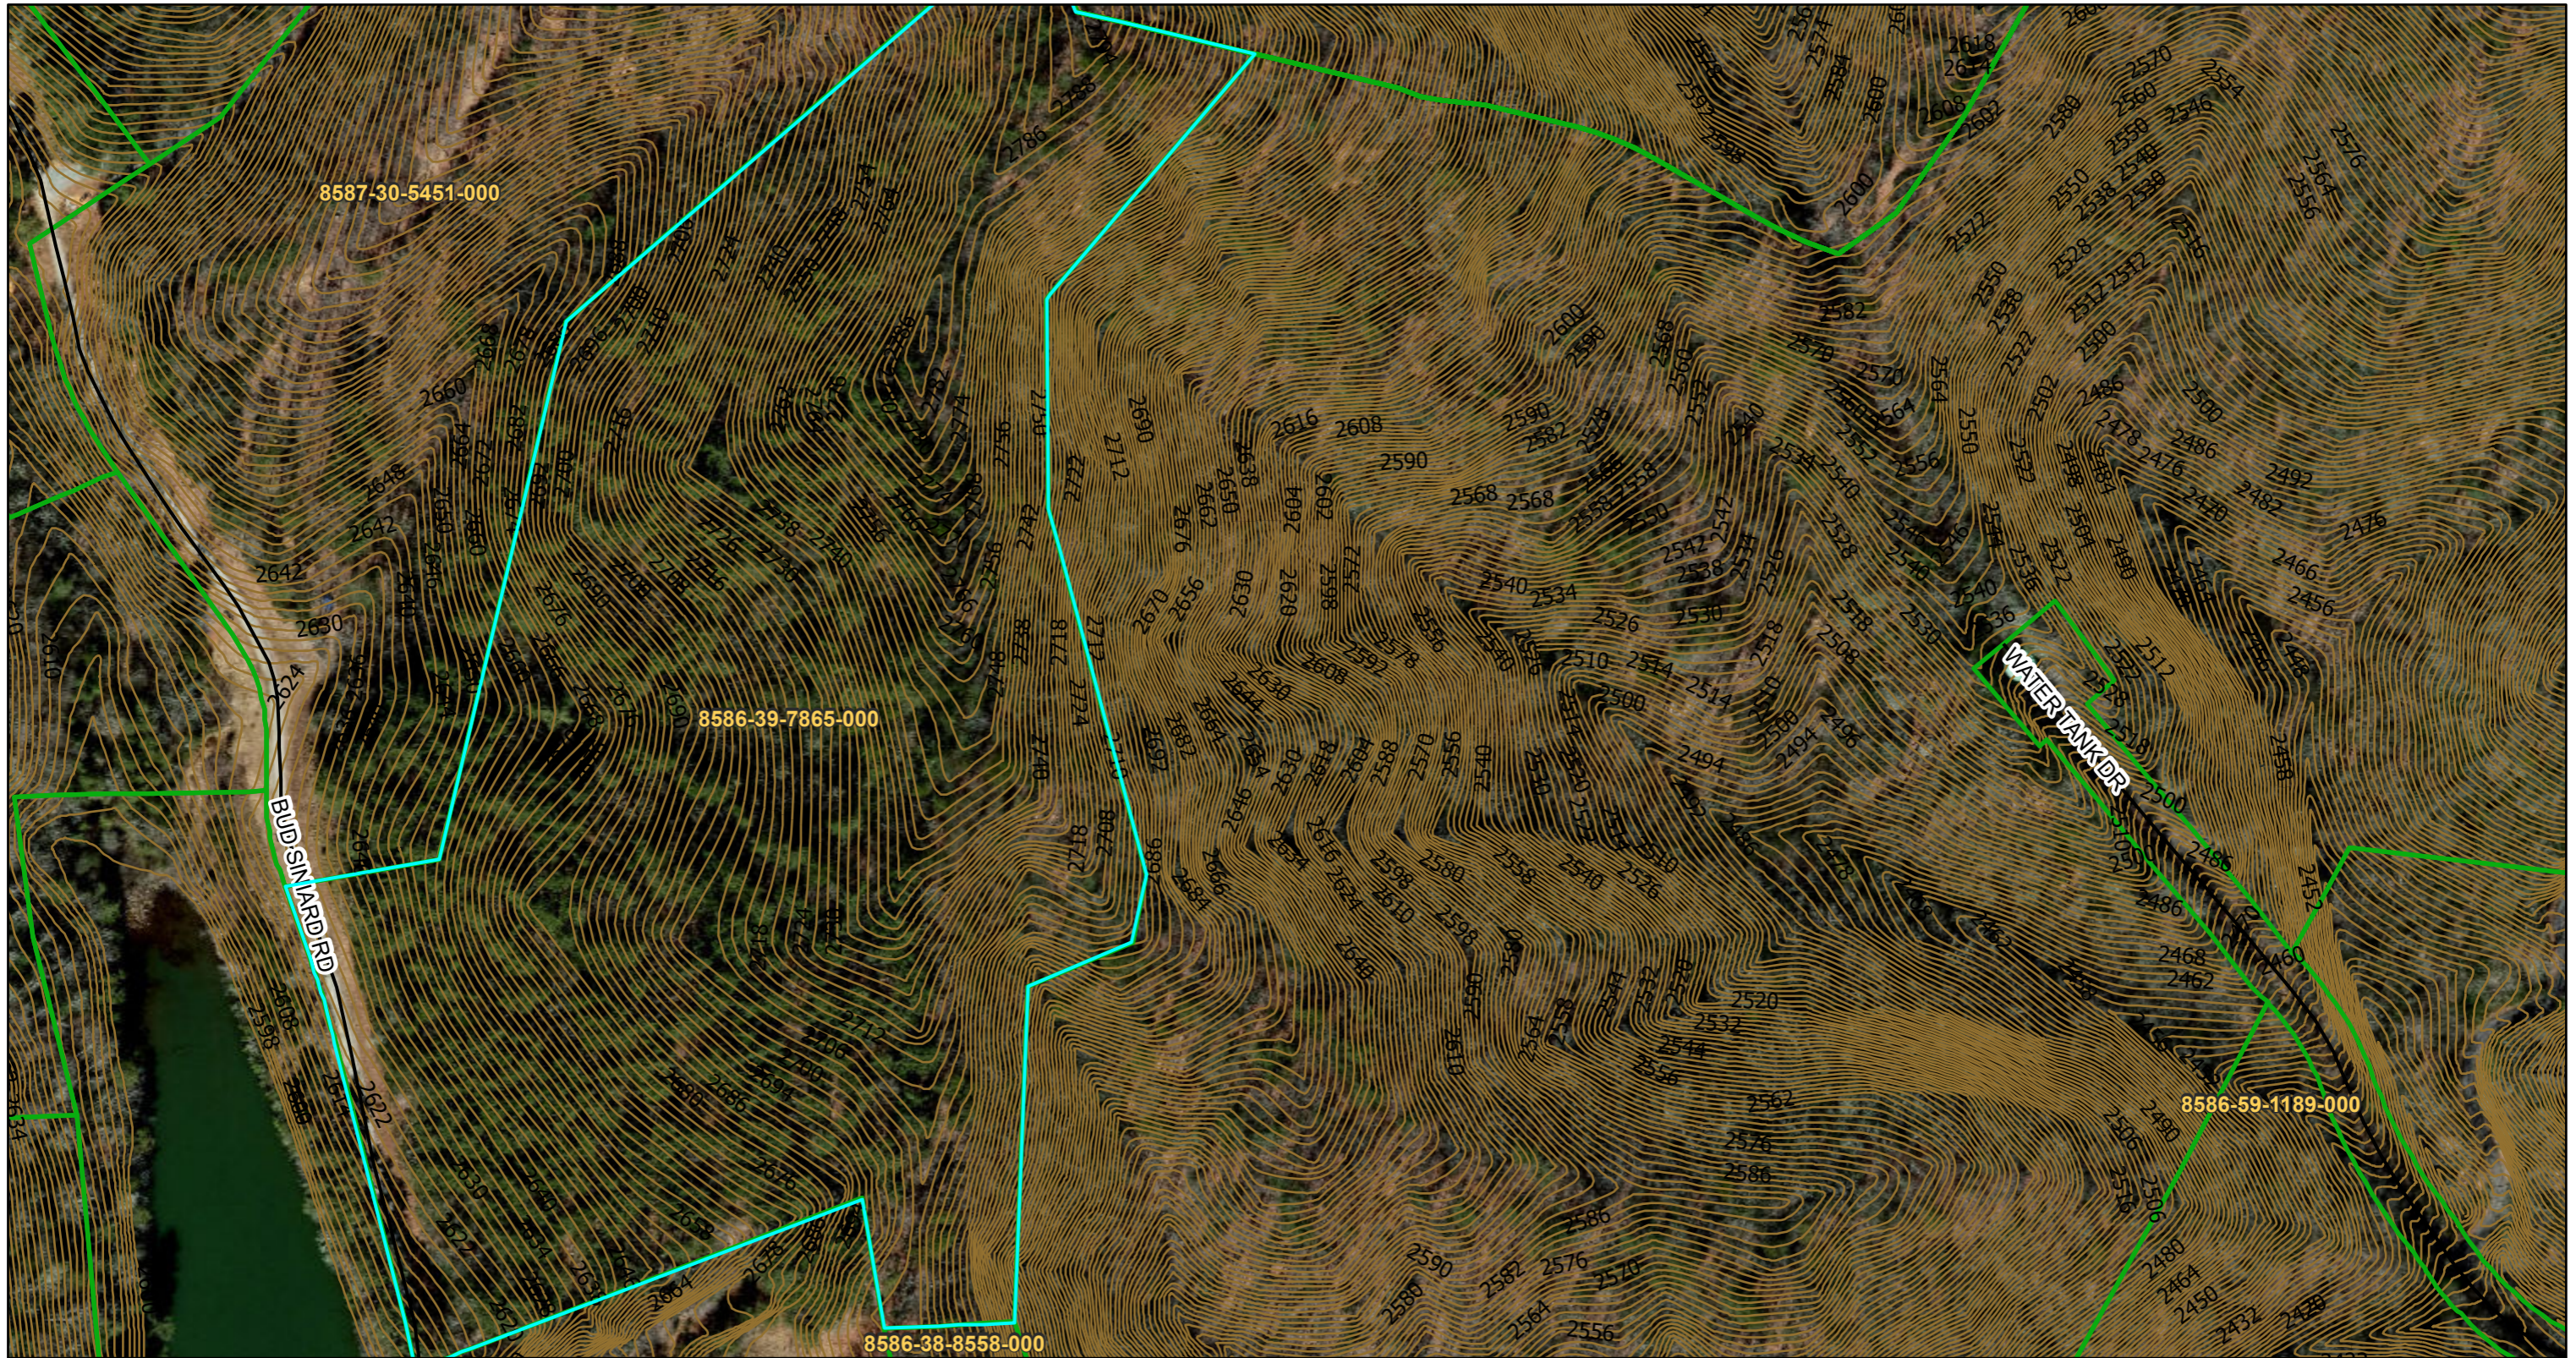

Transylvania County Tax Map

2/7/2025, 11:21:06 AM

Roads

— Roads

1:2,257

NC CGIA, Maxar, Microsoft