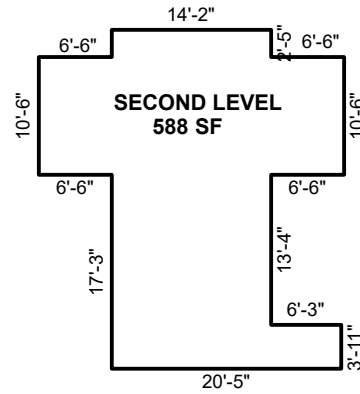

130 GREENFIELD CIRCLE, BREVARD, NC 28712

FINISHED HEATED LIVING AREA

MAIN LEVEL = 1241 SF

SECOND LEVEL = 588 SF

OTHER HEATED AREAS

DET STUDIO = 325 SF

LOWER LEVEL* = 700 SF

* Below Grade

Shop (204 sf) is finished but has no heat. It is not included in the FHLA total.