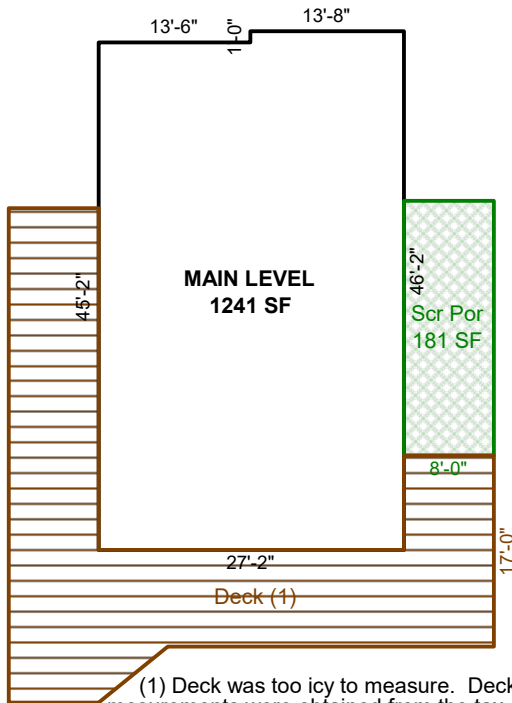

130 GREENFIELD CIRCLE, BREVARD, NC 28712

FINISHED HEATED LIVING AREA

MAIN LEVEL = 1241 SF

SECOND LEVEL = 588 SF

OTHER HEATED AREAS

DET STUDIO = 325 SF

LOWER LEVEL* = 700 SF

* Below Grade

Shop (204 sf) is finished but has no heat. It is not included in the FHLA total.