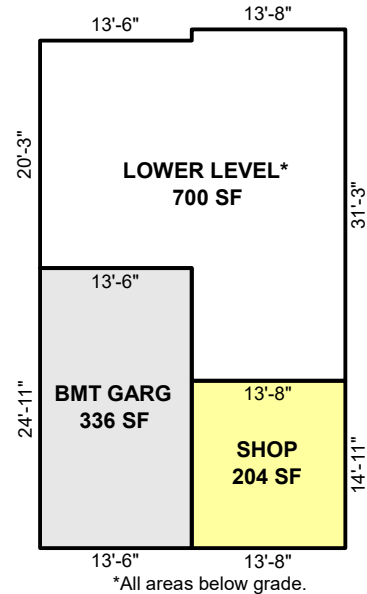

130 GREENFIELD CIRCLE, BREVARD, NC 28712

FINISHED HEATED LIVING AREA

MAIN LEVEL = 1241 SF

SECOND LEVEL = 588 SF

OTHER HEATED AREAS

DET STUDIO = 325 SF

LOWER LEVEL* = 700 SF

* Below Grade

Shop (204 sf) is finished but has no heat. It is not included in the FHLA total.